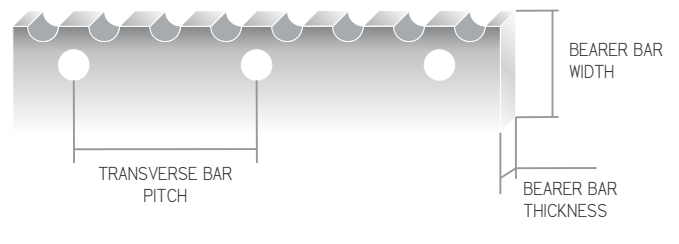

PRICE LIST - Grating

AUG | 2017

EDGE FINISH

NON-SLIP
SERRATED EDGE

STRAIGHT
EDGE

DIMENSIONAL TERMINOLOGY

BEARER
BAR PITCH

TRANSVERSE BAR
DIAMETER

BEARER BAR
WIDTH

TRANSVERSE BAR
PITCH

BEARER BAR
THICKNESS

	BEARER BAR SIZE (WIDTH X THICKNESS)	BEARER BAR PITCH	TRANS. BAR DIAMETER	TRANS. BAR PITCH	PRICE PER PANEL			
					UNCOATED		GALVANIZED	
					ex. VAT	inc. VAT	ex. VAT	inc. VAT
SG	20 x 3.0	55	6	55	R570-18	R650-00	R745-61	R850-00
FS50	25 x 4.0	50	6	50	R964-91	RI100-00	R1365-79	RI557-00
	25 x 4.5	50	8	50	RI140-35	RI300-00	R1651-75	RI883-00
	30 x 4.5	50	8	50	RI271-93	RI450-00	R1871-05	R2133-00
	40 x 4.5	50	8	50	RI517-54	RI730-00	R2263-16	R2580-00
	50 x 4.5	50	8	50	RI745-61	RI990-00	R2636-84	R3006-00
FS43	25 x 4.5	43	8	50	RI247-37	RI422-00	R1835-09	R2092-00
	30 x 4.5	43	8	50	RI416-67	RI615-00	R2091-23	R2384-00
	40 x 4.5	43	8	50	RI757-89	R2004-00	R2602-63	R2967-00
	50 x 4.5	43	8	50	R2009-65	R2291-00	R3026-32	R3450-00
FS40	25 x 4.5	43	8	40	RI388-60	RI583-00	R2017-54	R2300-00
	30 x 4.5	43	8	40	RI471-93	RI678-00	R2186-84	R2493-00
	40 x 4.5	43	8	40	RI802-63	R2055-00	R2687-72	R3064-00
	50 x 4.5	43	8	40	R2107-02	R2402-00	R3162-28	R3605-00

*FS40 CURRENTLY ONLY AVAILABLE IN SMOOTH EDGE

-Panel Sizes: SG - 2000 x 1000 mm

-Panel Sizes: FS50, FS43 & FS40 - 2400 x 1200 mm

-The listed prices are subject to change without prior notice.