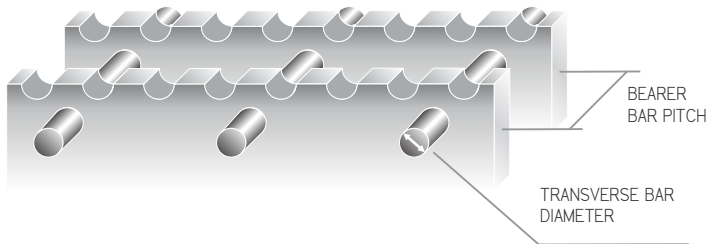

PRICE LIST - Grating

AUG | 2017

EDGE FINISH

NON-SLIP
SERRATED EDGE

STRAIGHT
EDGE

DIMENSIONAL TERMINOLOGY

BEARER
BAR PITCH

TRANSVERSE BAR
DIAMETER

BEARER BAR
WIDTH

TRANSVERSE BAR
PITCH

BEARER BAR
THICKNESS

	BEARER BAR SIZE (WIDTH X THICKNESS)	BEARER BAR PITCH	TRANS. BAR DIAMETER	TRANS. BAR PITCH	PRICE PER PANEL			
					UNCOATED		GALVANIZED	
					ex. VAT	inc. VAT	ex. VAT	inc. VAT
SG	20 x 3.0	55	6	55	R570-18	R650-00	R745-61	R850-00
FS50	25 x 4.0	50	6	50	R964-91	RI100-00	R1365-79	RI557-00
	25 x 4.5	50	8	50	RI140-35	RI300-00	R1651-75	RI883-00
	30 x 4.5	50	8	50	RI271-93	RI450-00	R1871-05	R2133-00
	40 x 4.5	50	8	50	RI517-54	RI730-00	R2263-16	R2580-00
	50 x 4.5	50	8	50	RI745-61	RI990-00	R2636-84	R3006-00
FS43	25 x 4.5	43	8	50	RI247-37	RI422-00	R1835-09	R2092-00
	30 x 4.5	43	8	50	RI416-67	RI615-00	R2091-23	R2384-00
	40 x 4.5	43	8	50	RI757-89	R2004-00	R2602-63	R2967-00
	50 x 4.5	43	8	50	R2009-65	R2291-00	R3026-32	R3450-00
FS40	25 x 4.5	43	8	40	RI388-60	RI583-00	R2017-54	R2300-00
	30 x 4.5	43	8	40	RI471-93	RI678-00	R2186-84	R2493-00
	40 x 4.5	43	8	40	RI802-63	R2055-00	R2687-72	R3064-00
	50 x 4.5	43	8	40	R2107-02	R2402-00	R3162-28	R3605-00

*FS40 CURRENTLY ONLY AVAILABLE IN SMOOTH EDGE

-Panel Sizes: SG - 2000 x 1000 mm

-Panel Sizes: FS50, FS43 & FS40 - 2400 x 1200 mm

-The listed prices are subject to change without prior notice.